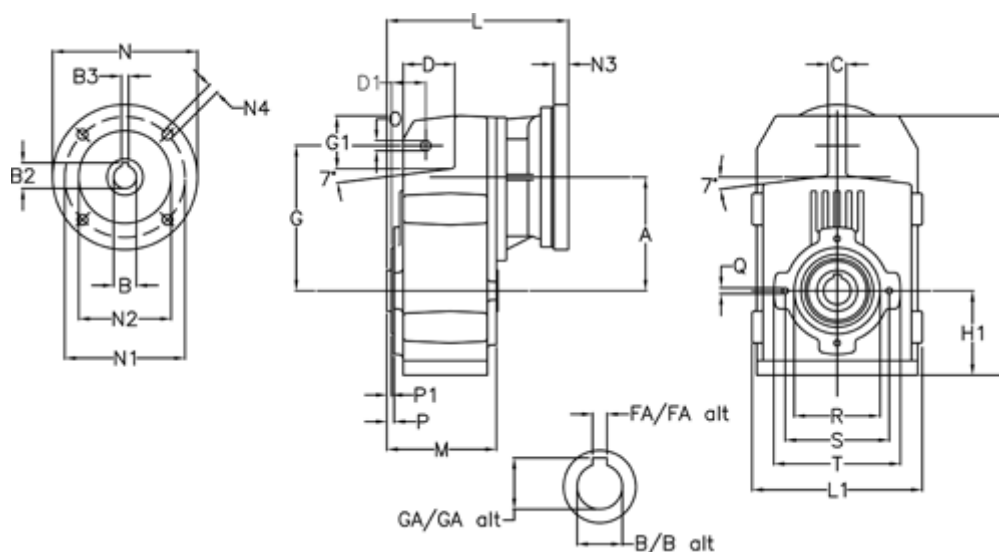

Article number: 295605116803220
 Description: Shaft mounted gear
 A514H50-1168-P63B5

Measures

A = 211.30	FA = 14	M = 163.0	Q = M12x19
B = 50	G = 278	N = 140	R = 180
B1 = 11	G1 = 105.5	N1 = 115	S = 215
B2 = 12.8	GA = 53.5	N2 = 95	T = 250
B3 = 4	H = 479.0	N4 = M8x19	
C = 20	H1 = 144.0	O = 22	
D = 93.5	L = 339.5	P = 8.5	
D1 = 65.0	L1 = 273	P1 = 4.5	